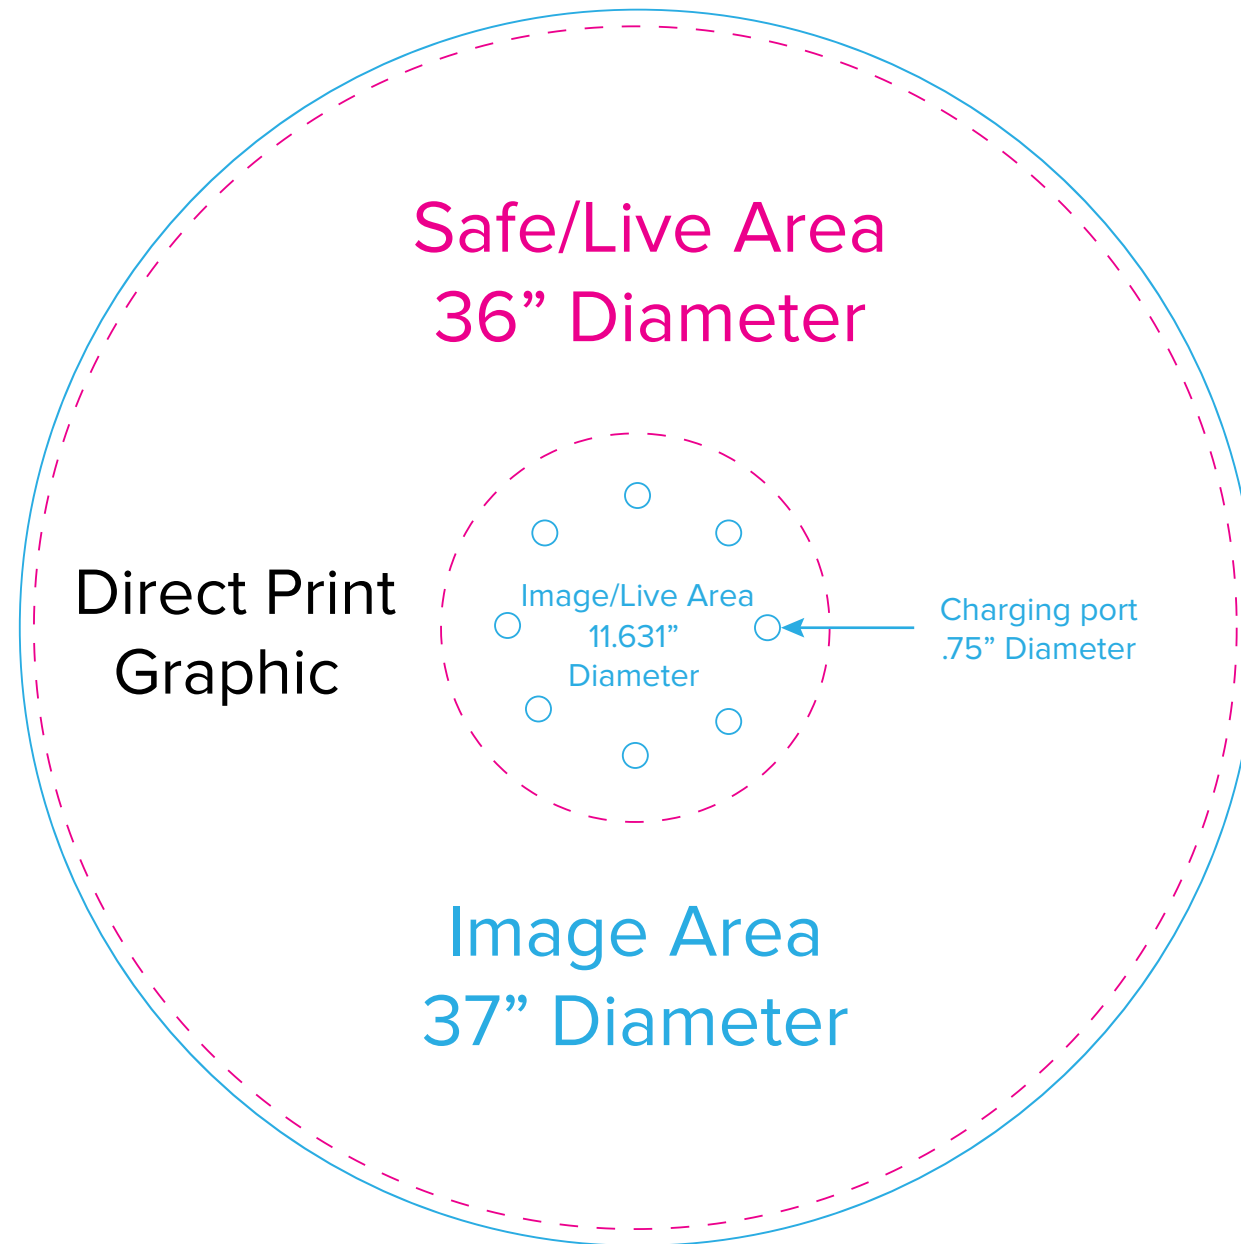

Graphic Template
Charging Coffee Table – Direct Print Graphic

NOTE: All Raster Art (jpg, tiff,psd, png, etc.) must be at least 100 dpi at print size.

Standard kits are often customized. Please check with Customer Service to ensure that this template matches your specific job.